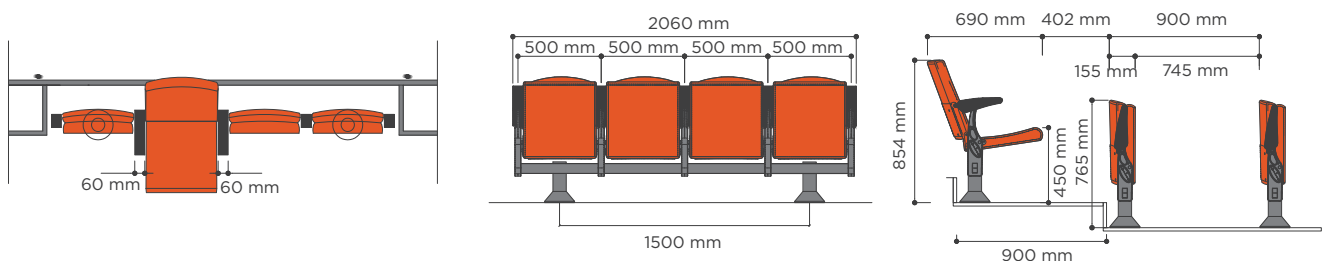

Apoyabrazos formados por soportes de aluminio Zamak de 1ª calidad y carcasa en plástico ABS formando un conjunto de funcionamiento preciso. Instalada sobre bancada metálica de acero pintada en epoxi polvo electroestático. Respaldo con protector de chapa de acero en la mitad inferior.

For medium-high range VIP boxes, telescopic and dismountable, for high-range bleachers.

Armchair with synchronic folding of the seat and armrest by automatism, available in benches of 3 or 4 seats, with floor or riser mounted installation. They can form curved rows joining the modules in polygonal shape. **Closed it occupies only 16 cm**. Seat and backrest formed by metallic frame coated with polyurethane foam (several density and hardness levels), covered with upholstery Trevira CS with integral Fire Barrier or synthetic leather resistant to exposure to the elements.

Armrest made of first-quality Zamak aluminium supports and ABS plastic casing resulting in a precise working group. Installed on metallic benches covered by electrostatic paint. Backrest with steel plate protector in the lower part.

Dimensiones

Seat dimensions

Daplast se reserva el derecho a modificar las medidas de las butacas.
Daplast reserves the right to change the dimensions of the seats